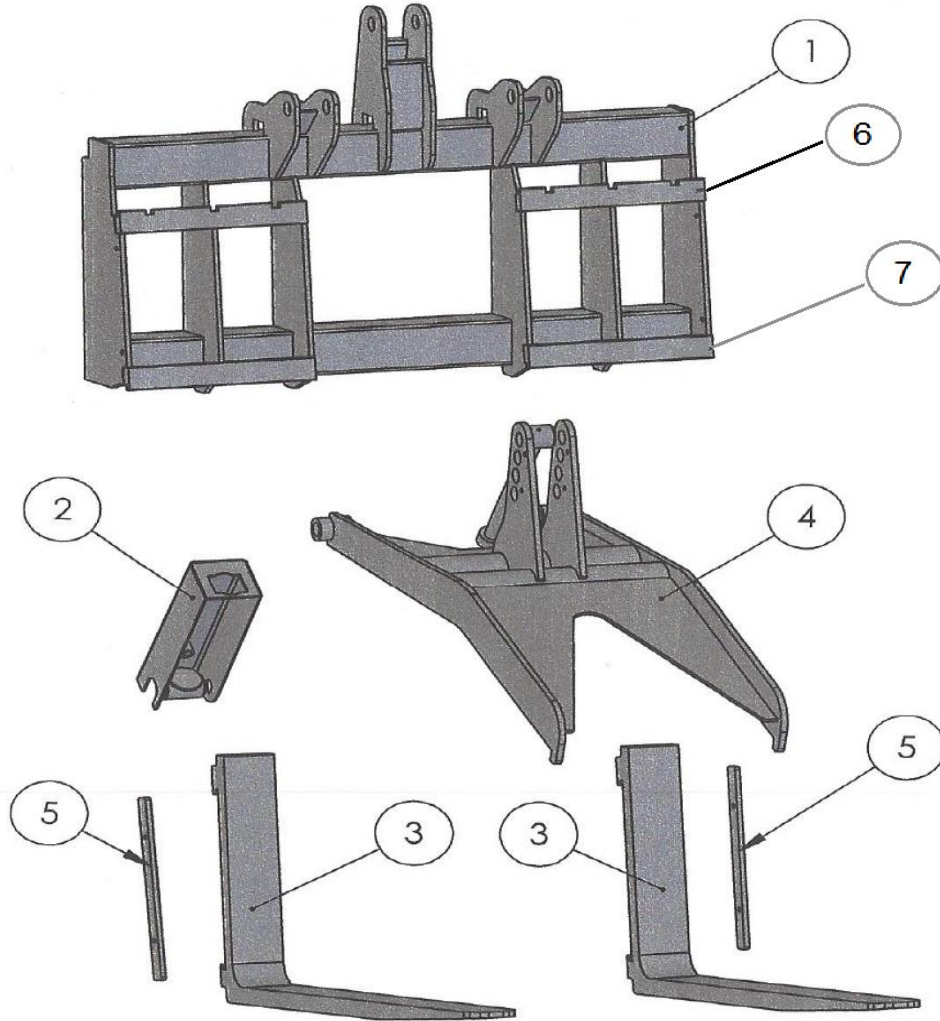

## Pallet Fork Grapple Assembly – Detailed Parts Diagram A

## Pallet Fork Grapple Assembly - Parts List A

ITEM NO.	PART NUMBER	DESCRIPTION	QTY.
1	00901-04	Grapple Frame	1
2	00901-05	Cylinder Box	1
3	00401-02	42" Fork	2
4	00901-02	Fork Tine	1
5	00901-06	Bolt on Side	2
6	00901-01	Top Carriage Bar	2
7	00901-03	Bottom Carriage Bar	2