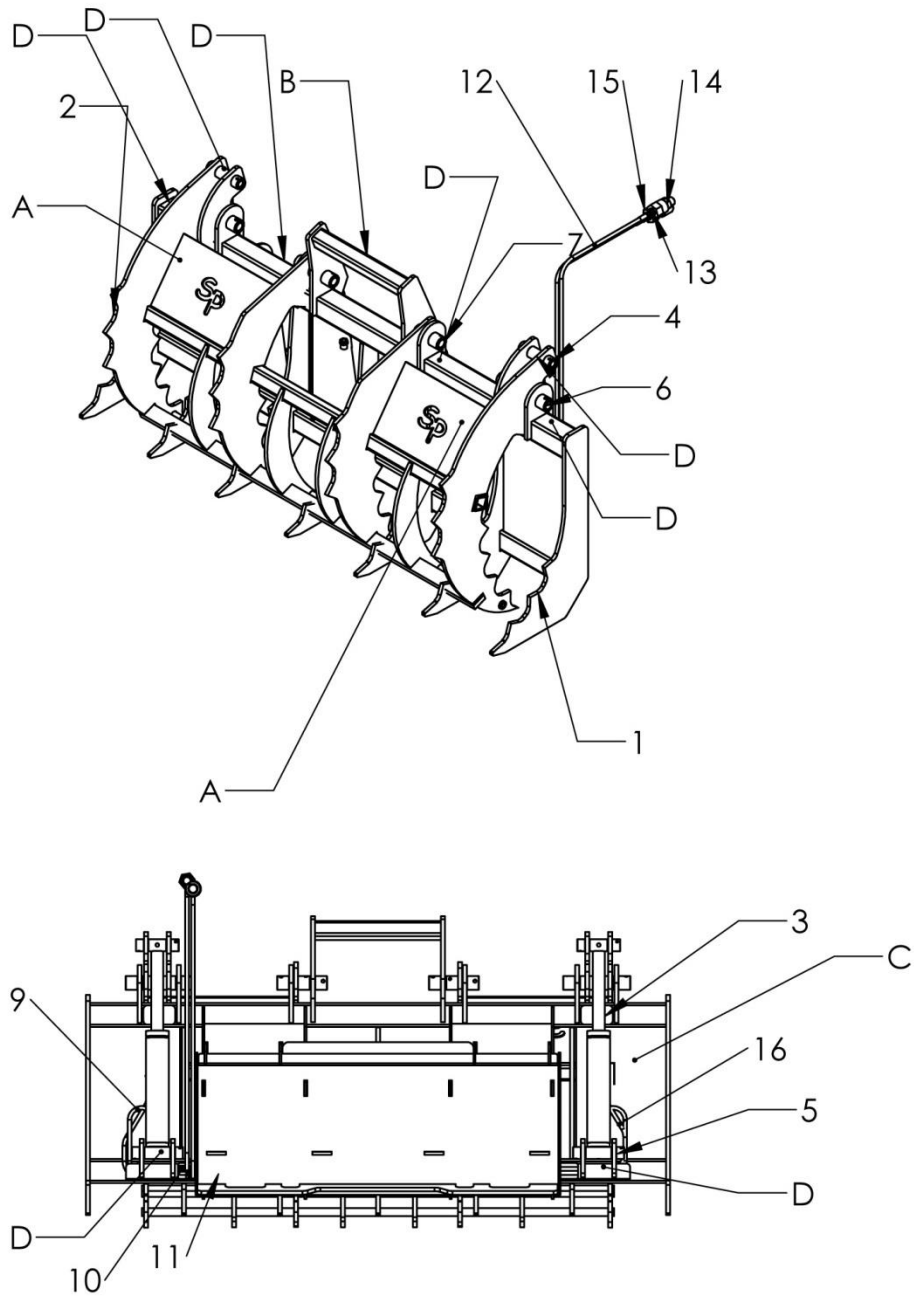

# 72" GRAPPLE RAKE

## Detailed Parts Diagram A – 72" Grapple Rake

### Detailed Parts List A – 72” Grapple Rake

Item #	Part Number	Description	Qty.
1	657-02-0001-72	Grapple Rake Bottom	1
2	657-02-0003-72	Grapple Rake Top	1
3	657-02-0010	Cylinder	2
4	657-3-0032-72	Pin	2
5	657-3-0033	Pin	2
6	657-3-0034	Pin	2
7	657-3-0035-72	Pin	2
9	657-02-0006	32” Hose	2
10	H250-FT02	¼” NPT ST TEE	2
11	H250-FT10	Fitting	2
12	657-02-0009	72” Hose	2
13	H250-FT1612	Fitting	3
14	612-3-0071	Male Quick Coupler	1
15	612-3-0070	Female Quick Coupler	1
16	657-02-0015	Hose	2

### Detailed Parts List A - Warning Decals – 72” Grapple Rake

Letter	Part#	Description	Qty.
A	Decals-3-0015	Keep Hands Clear	2
B	Decals-3-0005	SkidPro Logo	1
C	Decals-3-0020	Serial Number	1
D	Decals-3-0019	Grease Dailey	8