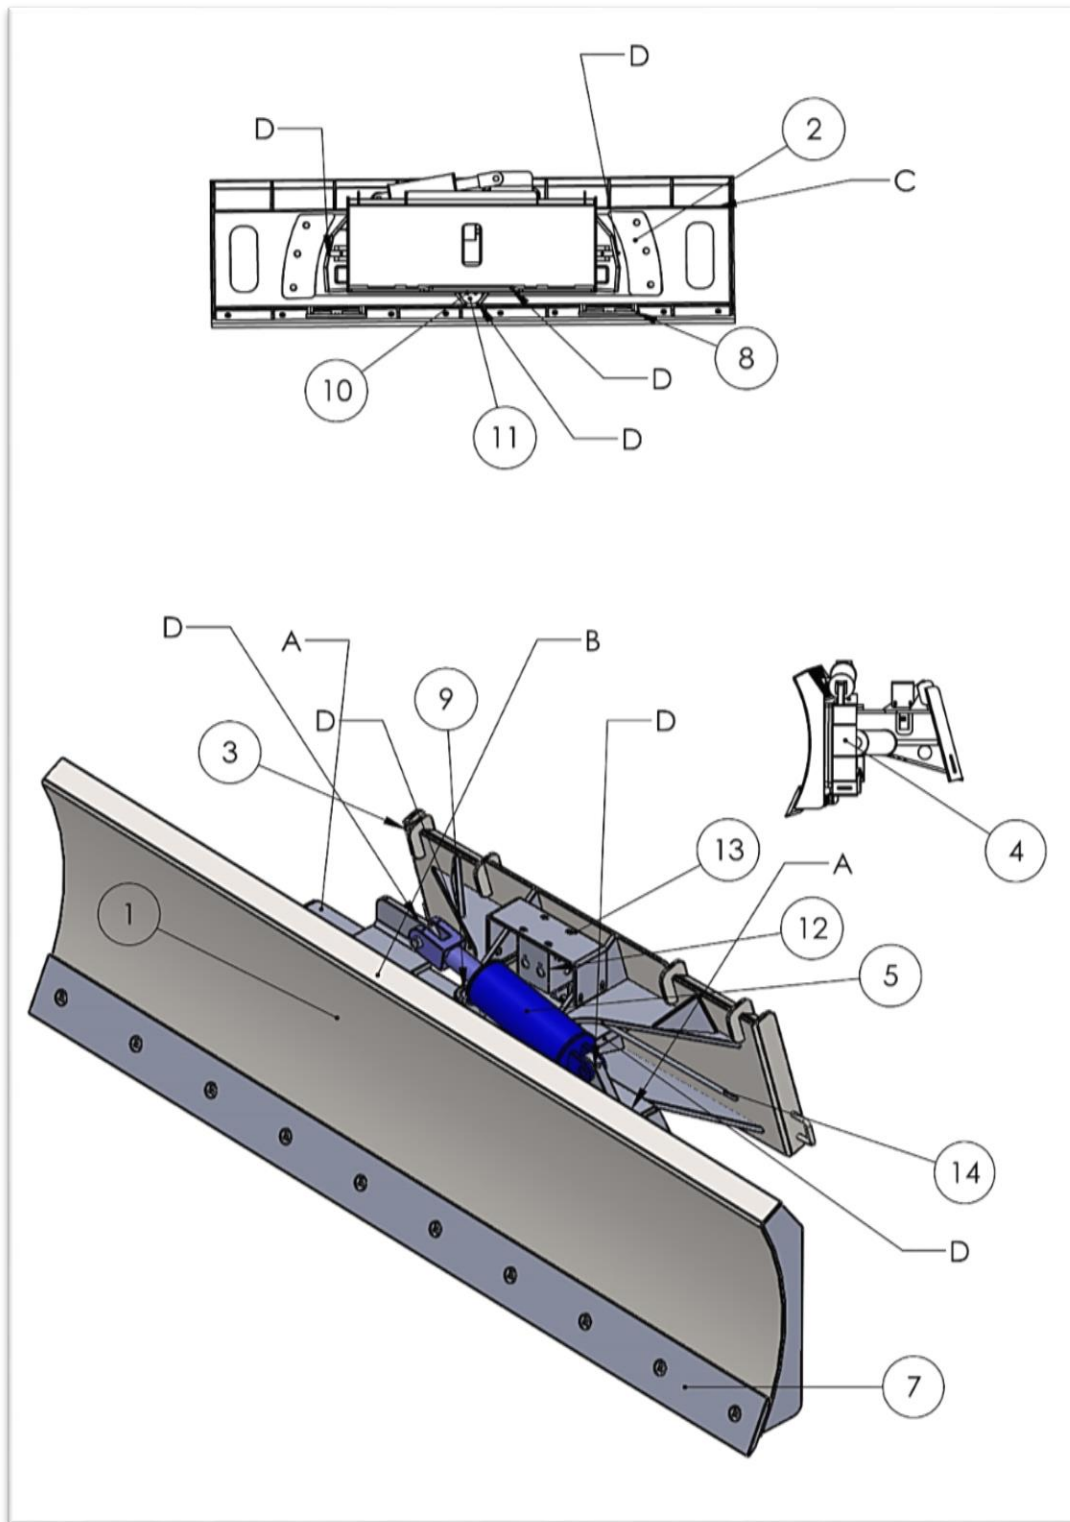

## Dozer Blade Assembly – Detailed Parts Diagram A

## Dozer Blade Assembly - Parts List A

ITEM NO.	PART NUMBER	DESCRIPTION	QTY.
1	667-02-0001-84	84" Blade	1
1	667-02-0001-96	96" Blade	1
2	667-03-0008	Retainer Plates	2
3	667-02-0003	Quick Tach, Base	1
4	667-02-0002	Carriage	1
5	667-02-0006	4X8 Cylinder	3
7	667-03-0028-84	84" Blade 5/8X6 Cutting Edge	1
7	667-03-0028-96	96" Blade 5/8X6 Cutting Edge	1
8	667-02-0004	Foot	2
9	667-03-0035	Pivot Pin, Angle	1
10	667-03-0036	Pivot Pin, Bevel	1
11	667-03-0037	Bolting Plate	1
12	667-03-0038	Valve Block	1
13	667-03-0039-2	Mounting Bracket	1
14	667-02-0014	Dozer Blade/Tree shear Wire Harness	1
15	667-03-0047	Pin	6

# Dozer Blade Valve Block Assembly – Detailed Parts Diagram B

## Dozer Blade Valve Block Assembly - Parts List B

ITEM NO.	PART NUMBER	DESCRIPTION	QTY.
1	667-03-0038	Valve Block	1
2	H500-FT1208	90° Fitting	14
3	667-02-0010	1/2" X 85" Hose	2
4	667-02-0011	1/2" X 21" Hose	2
5	667-02-0012	1/2" X 17" Hose	2
6	667-02-0015	1/2" X 18" Hose	1
7	667-02-0013	1/2" X 15" Hose	1
8	612-3-0071	Male Quick Coupler	1
9	612-3-0070	Female Quick Coupler	1