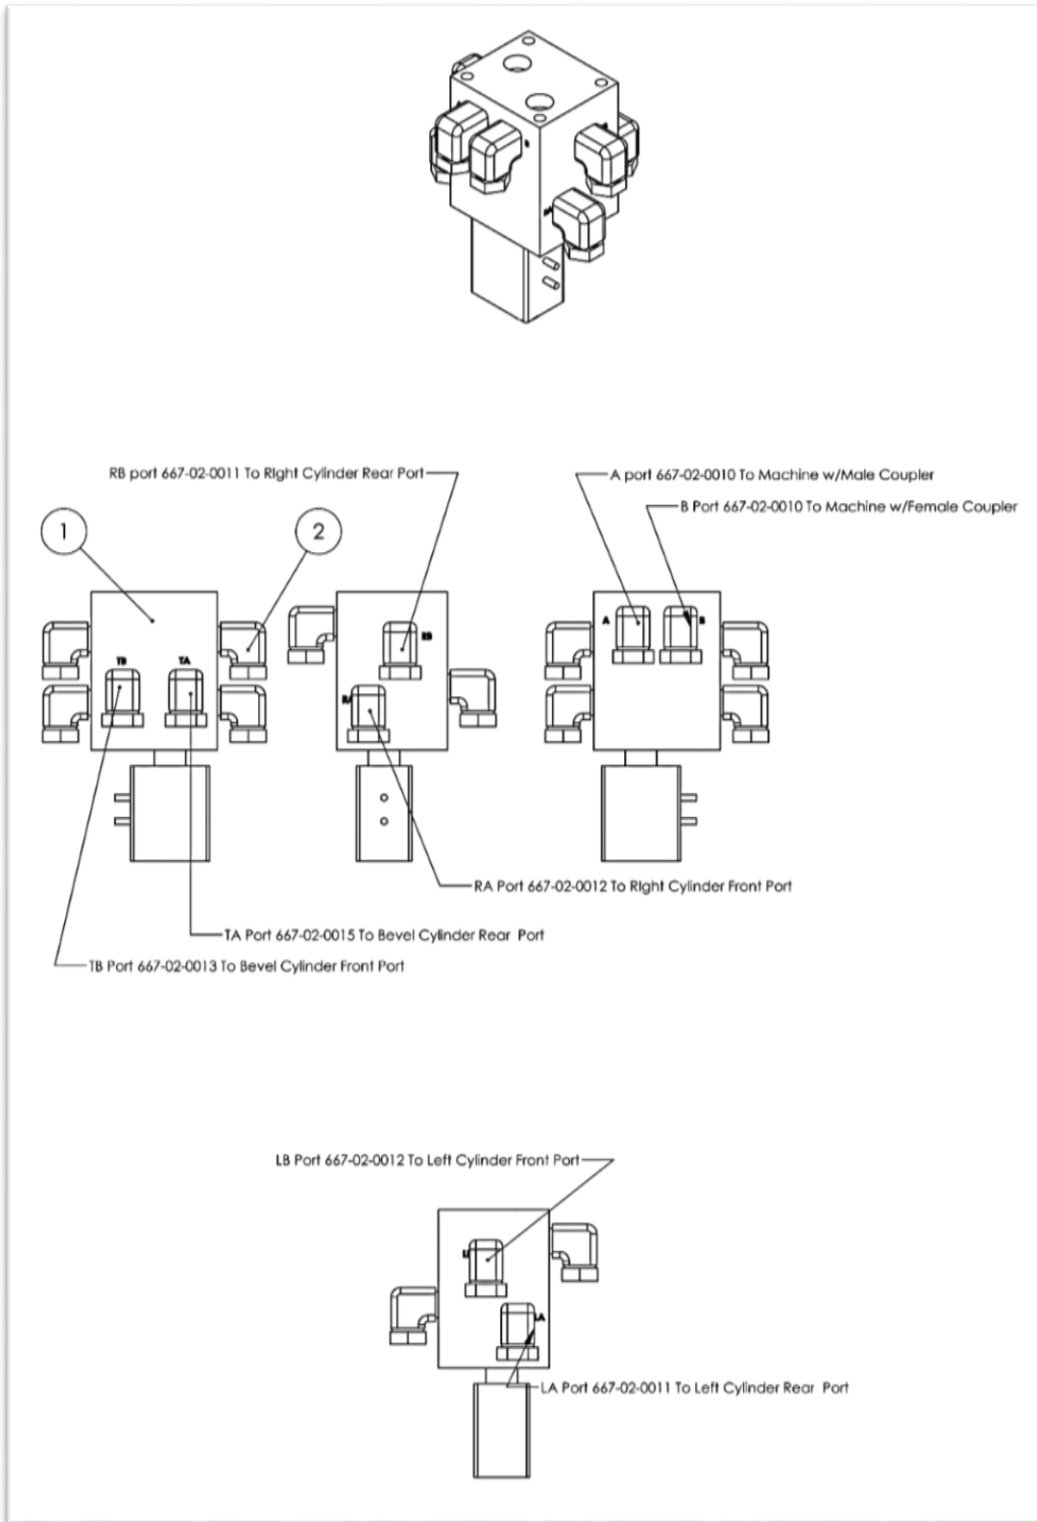

## Dozer Blade Assembly – Detailed Parts Diagram A

## Dozer Blade Assembly - Parts List A

ITEM NO.	PART NUMBER	DESCRIPTION	QTY.
1	667-02-0001-84	84" Blade	1
1	667-02-0001-96	96" Blade	1
2	667-03-0008	Retainer Plates	2
3	667-02-0003	Quick Tach, Base	1
4	667-02-0002	Carriage	1
5	667-02-0006	4X8 Cylinder	3
7	667-03-0028-84	84" Blade 5/8X6 Cutting Edge	1
7	667-03-0028-96	96" Blade 5/8X6 Cutting Edge	1
8	667-02-0004	Foot	2
9	667-03-0035	Pivot Pin, Angle	1
10	667-03-0036	Pivot Pin, Bevel	1
11	667-03-0037	Bolting Plate	1
12	667-03-0038	Valve Block	1
13	667-03-0039-2	Mounting Bracket	1
14	667-02-0014	Dozer Blade/Tree shear Wire Harness	1
15	667-03-0047	Pin	6

# Dozer Blade Valve Block Assembly – Detailed Parts Diagram B

## Dozer Blade Valve Block Assembly - Parts List B

ITEM NO.	PART NUMBER	DESCRIPTION	QTY.
1	667-03-0038	Valve Block	1
2	H500-FT1208	90° Fitting	14
3	667-02-0010	1/2" X 85" Hose	2
4	667-02-0011	1/2" X 21" Hose	2
5	667-02-0012	1/2" X 17" Hose	2
6	667-02-0015	1/2" X 18" Hose	1
7	667-02-0013	1/2" X 15" Hose	1
8	612-3-0071	Male Quick Coupler	1
9	612-3-0070	Female Quick Coupler	1